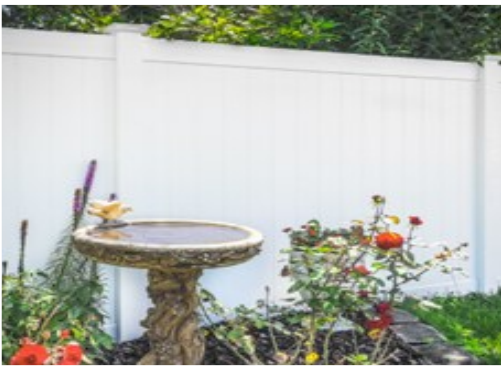

VINYL PRIVACY & SEMI-PRIVACY

Tongue and groove privacy fence panels have 7/8" x 6" pickets, 1-1/2" x 5 1/2" top and bottom rails, a metal reinforcement, and 7/8" x 1" U-channel edgings to add an attractive aesthetic to each privacy panel. Semi-privacy panels have 1" spaced pickets.

Panels come in a variety of styles and can be configured to your preference with varying post top styles, gate options, color and add-ons like arbors or pergolas.

FULL PRIVACY
in the standard 6.0' height

SCALLOPED PICKET TOP
in Victorian picketing

END SCALLOPED PICKET TOP
in Victorian picketing

RAIL TOP
with flat top rail

VINYL PRIVACY & SEMI-PRIVACY

ARCHED TOP PRIVACY
shown in two-tone Quick Ship colors

SLOPED TOP PRIVACY
shown in wood brown

SEMI-PRIVACY SHADOW BOX
with diagonal lattice topper in grey

SEMI-PRIVACY
shown in 5.0" H, spaced pickets

SEMI-PRIVACY LATTICE TOP
in square or diamond shapes

FRAMED OLD ENGLISH LATTICE
semi-privacy

ARCHED OLD ENGLISH LATTICE
ideal for garden spaces