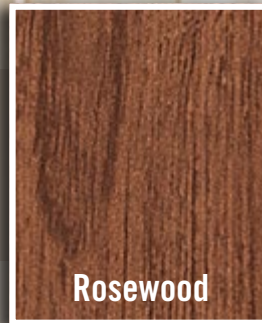

**YES!
THIS IS
VINYL!**

**NEW COLOR
Driftwood**

Mahogany

Walnut

Rosewood

**Eastern
White Cedar**

Driftwood

ALL COLOR SWATCHES SHOWN ARE APPROXIMATE. SEE PHYSICAL SAMPLE FOR ACTUAL COLOR.

GRAND ILLUSIONS®

Color and Woodgrain Vinyl Fence

- › 32 PRINCIPAL COLOR CHOICES
- › 5 AUTHENTIC WOODGRAINS
- › LOW GLOSS MATTE FINISH
- › AVAILABLE IN ALL STYLES
- › MIX 'N' MATCH™ COLOR CAPABILITY
- › MATCH OR CREATE YOUR OWN COLORS
- › PRE-ASSEMBLED PANELS